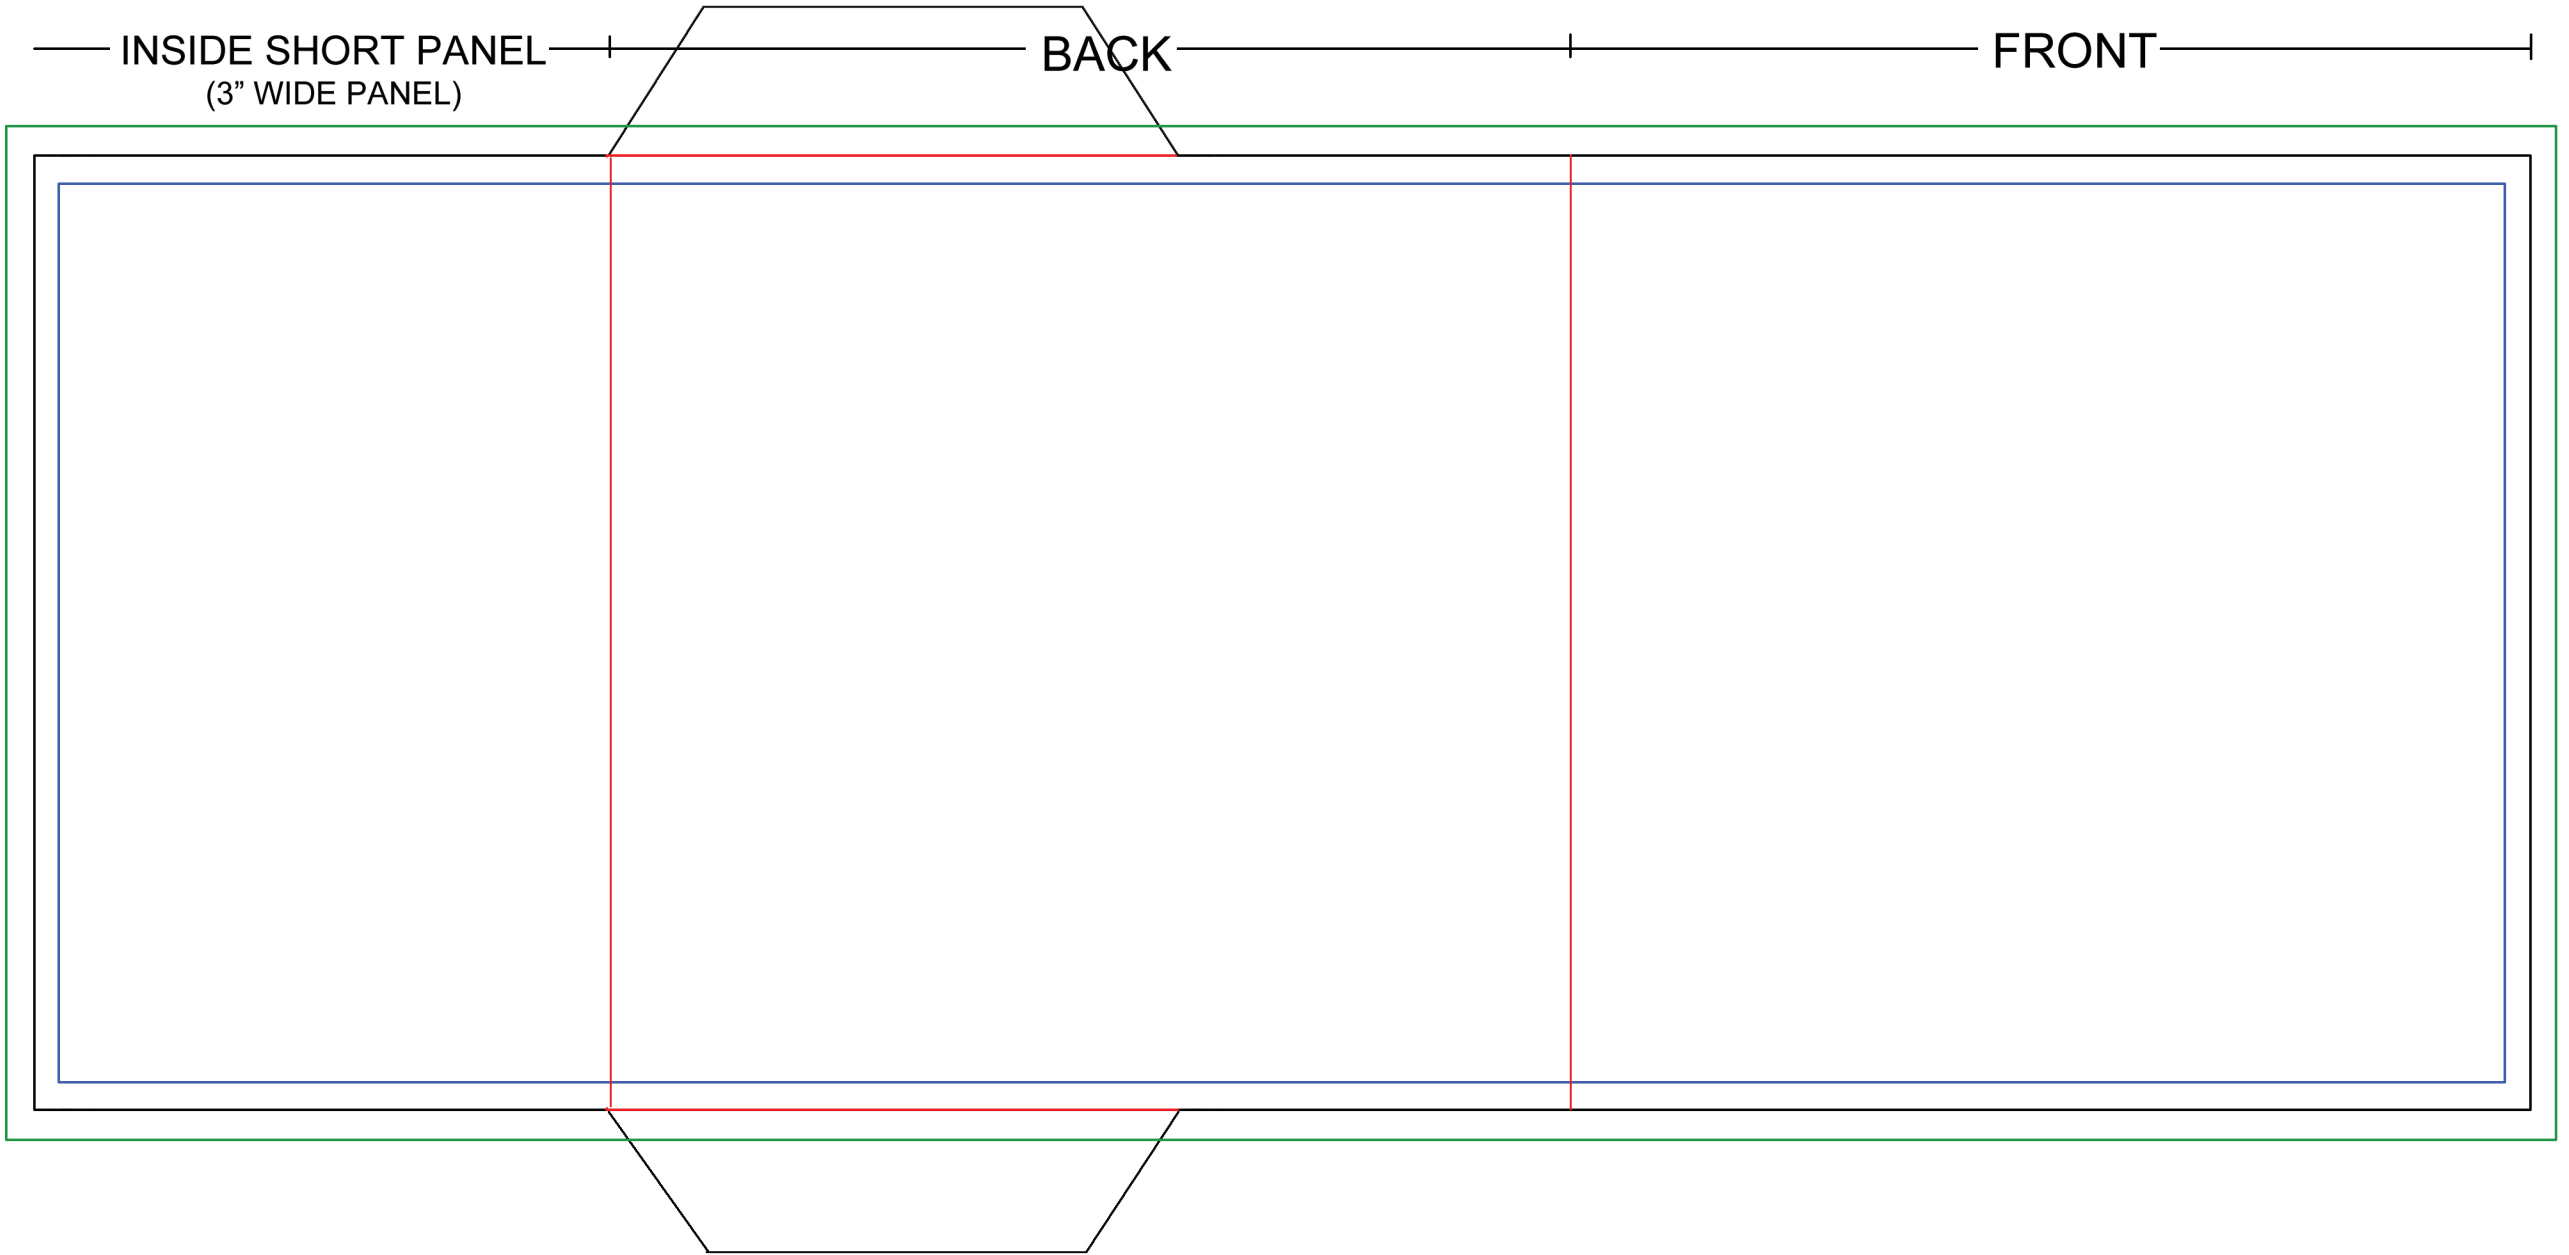

- SAFE (NO TEXT OUTSIDE THIS AREA)
- TRIM (CUT LINES)
- BLEED (EXTEND ART TO THIS LINE)
- FOLD

INSIDE SHORT PANEL  
(3" WIDE PANEL)

BACK

FRONT

- SAFE (NO TEXT OUTSIDE THIS AREA)
- TRIM (CUT LINES)
- BLEED (EXTEND ART TO THIS LINE)
- FOLD